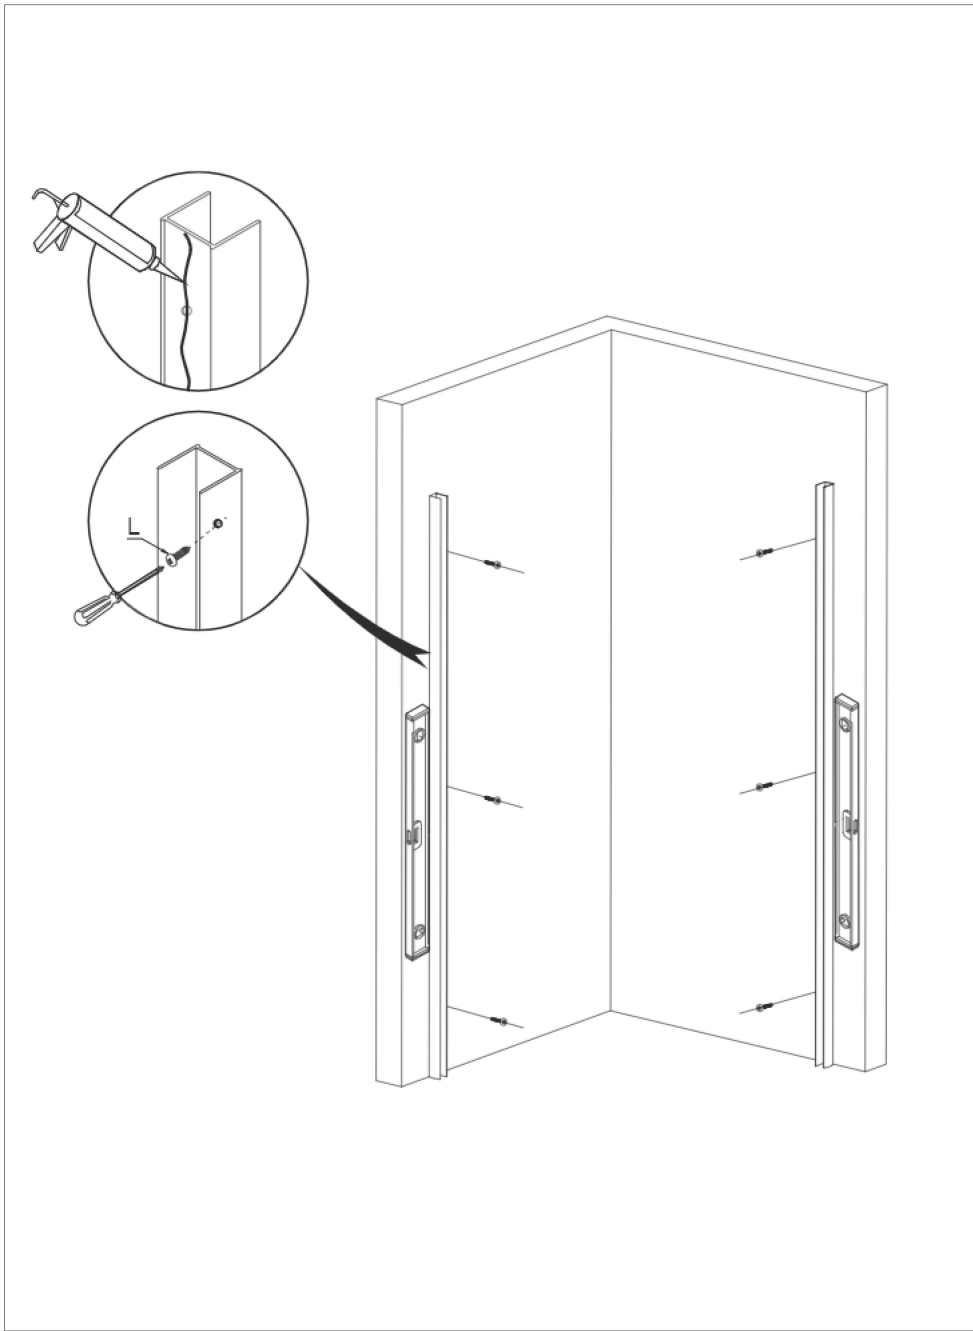

Ruler

3mm Drill Bit

Drill

Silicone Gun

Screwdriver

Wrench

Soft Headed Hammer

PARTS INSIDE		
PART NAME	APPEARANCE TYPE	PIECE
(A1) SLIDING GLASS		2
(A2) FIXED GLASS		2
B (B1) WALL PROFILE		2
(B2) GLASS PROFILE		2
SPRING PROFILE		2
D DOWEL		6
E PROFILE TOP COVER		2

3

PARTS INSIDE		
PART NAME	APPEARANCE TYPE	PIECE
F Door Handle		2
G Door Magnet		1
H Upper Bearings		4
I Lower Bearings		4
J Glass Fixing Device		4
K Leech		2

4

L	LIFE ST4X30MM		6
M	SCREW ST3.5X25MM		8
N	SCREW ST4X10MM		12
O	SCREW CAP OUTER		6
P	SCREW COVER INSIDE		6
Q	GLASS TOPER		8
R	SCREW ST4X12MM		6