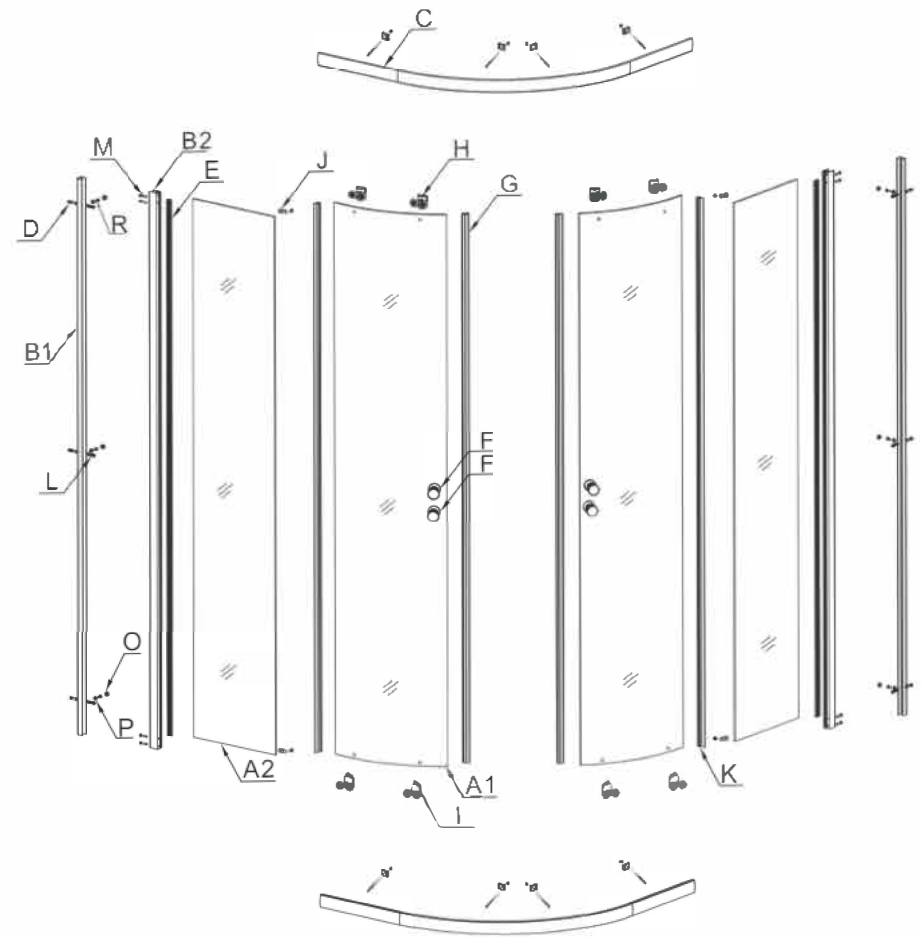

Ruler

3mm Drill Bit

Drill

Silicone Gun

Screwdriver

Wrench

Soft Headed Hammer

PARTS INSIDE		
PART NAME	APPEARANCE TYPE	PIECE
(A1) SLIDING GLASS		2
(A2) FIXED GLASS		2
B (B1) WALL PROFILE		2
(B2) GLASS PROFILE		2
SPRING PROFILE		2
D DOWEL		6
E PROFILE TOP COVER		2

3

PARTS INSIDE		
PART NAME	APPEARANCE TYPE	PIECE
F Door Handle		2
G Door Magnet		1
H Upper Bearings		4
I Lower Bearings		4
J Glass Fixing Device		4
K Leech		2

4

L	LIFE ST4X30MM		6
M	SCREW ST3.5X25MM		8
N	SCREW ST4X10MM		12
O	SCREW CAP OUTER		6
P	SCREW COVER INSIDE		6
Q	GLASS TOPER		8
R	SCREW ST4X12MM		6