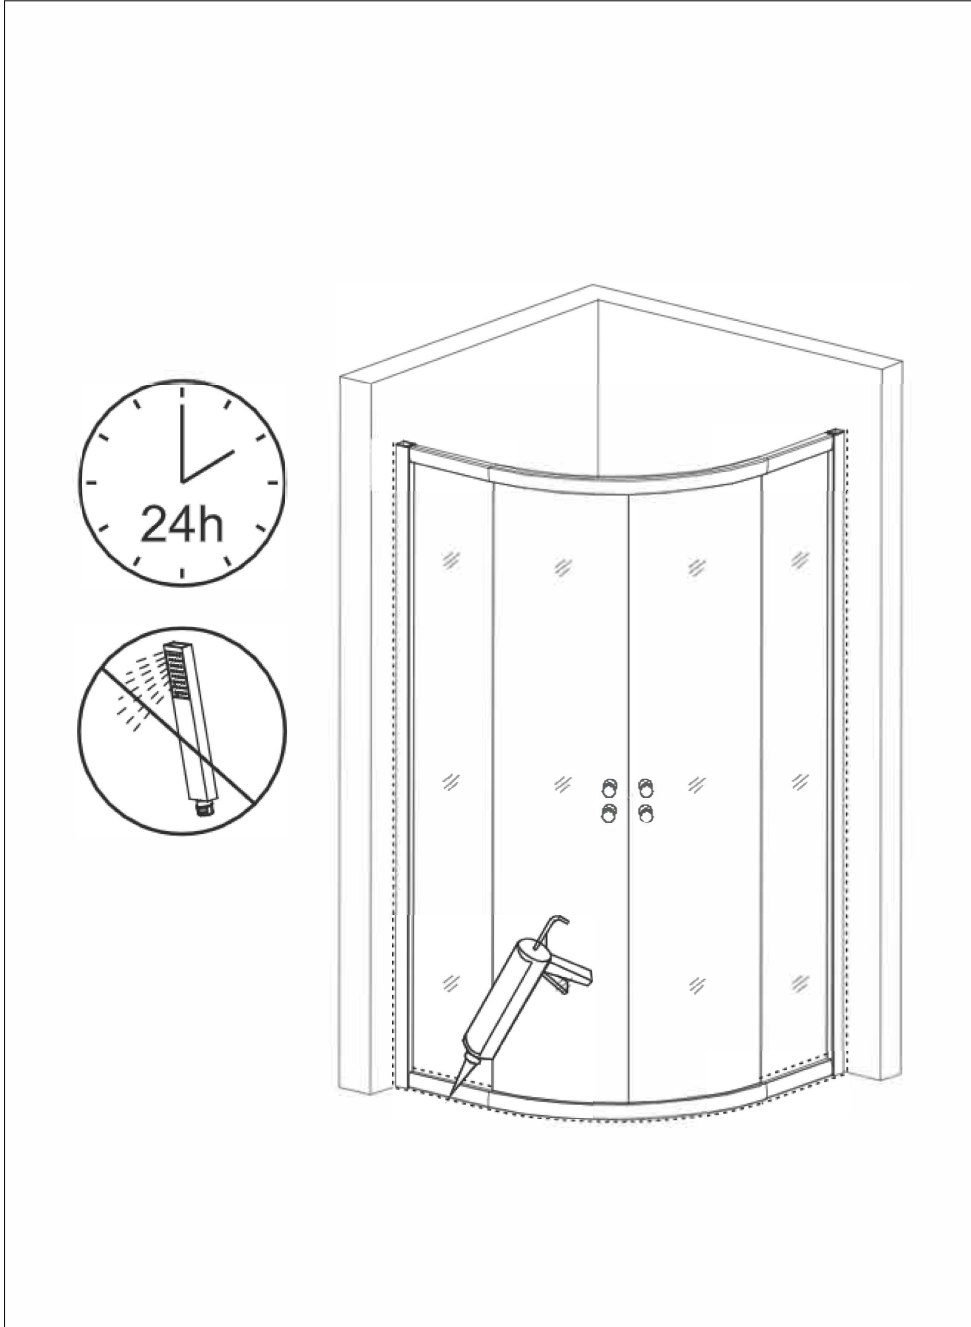

kuante

DUŞ I KABİN

+90 539 614 75 45
satis@kuante.com.tr
www.kuante.com.tr