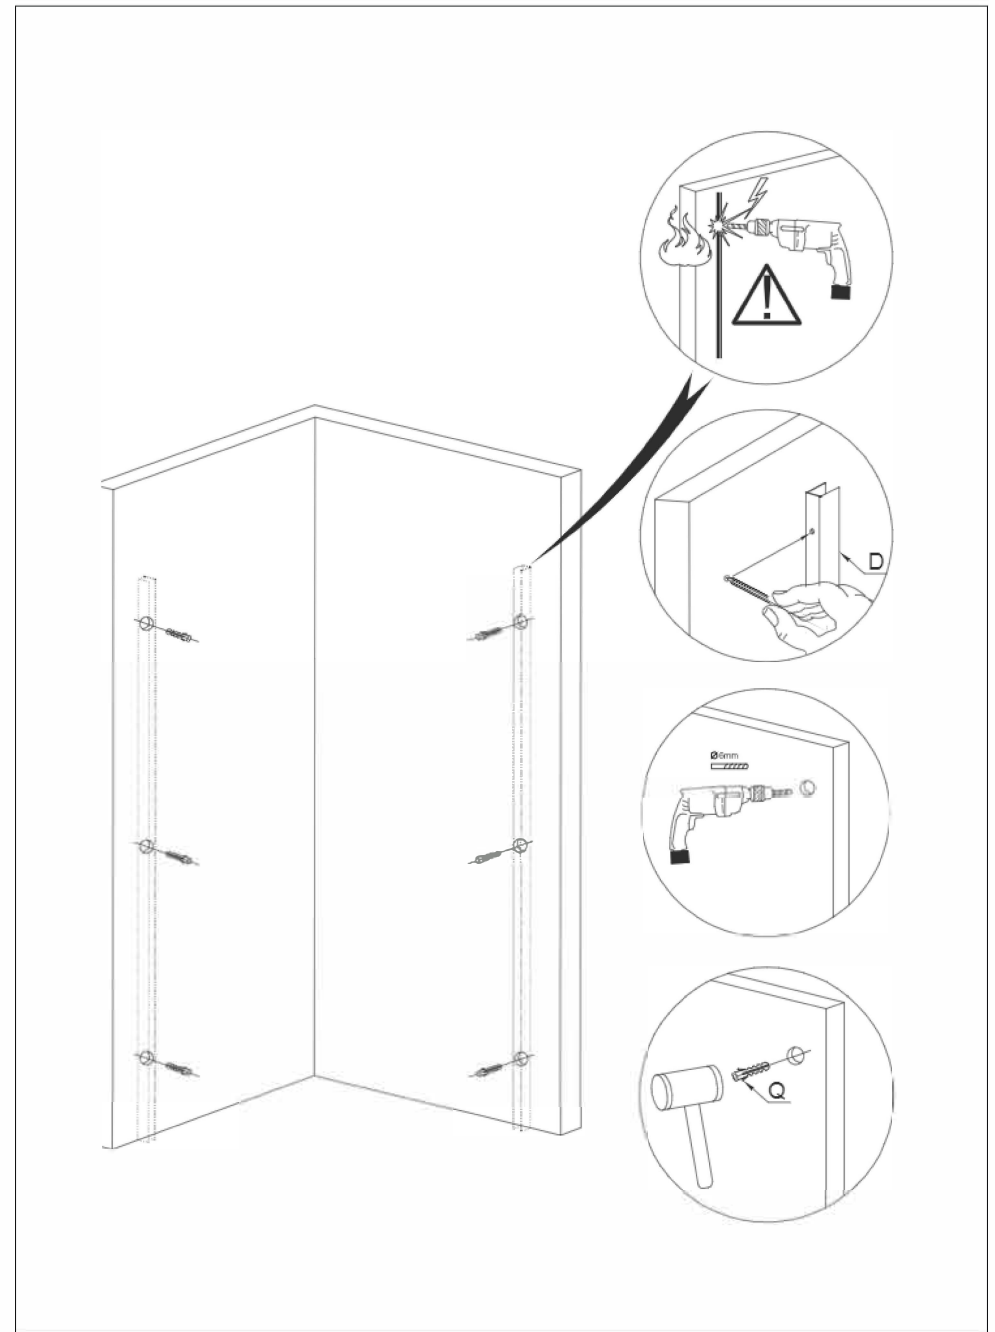

Ruler

3mm Drill Bit

Drill

Silicone Gun

Screwdriver

Wrench

Soft Headed Hammer

PARTS INSIDE		
PART NAME	APPEARANCE TYPE	PIECE
(A1) SLIDING GLASS		2
(A2) FIXED GLASS		2
B (B1) WALL PROFILE		2
(B2) GLASS PROFILE		2
SPRING PROFILE		2
D DOWEL		6
E PROFILE TOP COVER		2

3

PARTS INSIDE		
PART NAME	APPEARANCE TYPE	PIECE
F Door Handle		2
G Door Magnet		1
H Upper Bearings		4
I Lower Bearings		4
J Glass Fixing Device		4
K Leech		2

4

L	LIFE ST4X30MM		6
M	SCREW ST3.5X25MM		8
N	SCREW ST4X10MM		12
O	SCREW CAP OUTER		6
P	SCREW COVER INSIDE		6
Q	GLASS TOPER		8
R	SCREW ST4X12MM		6