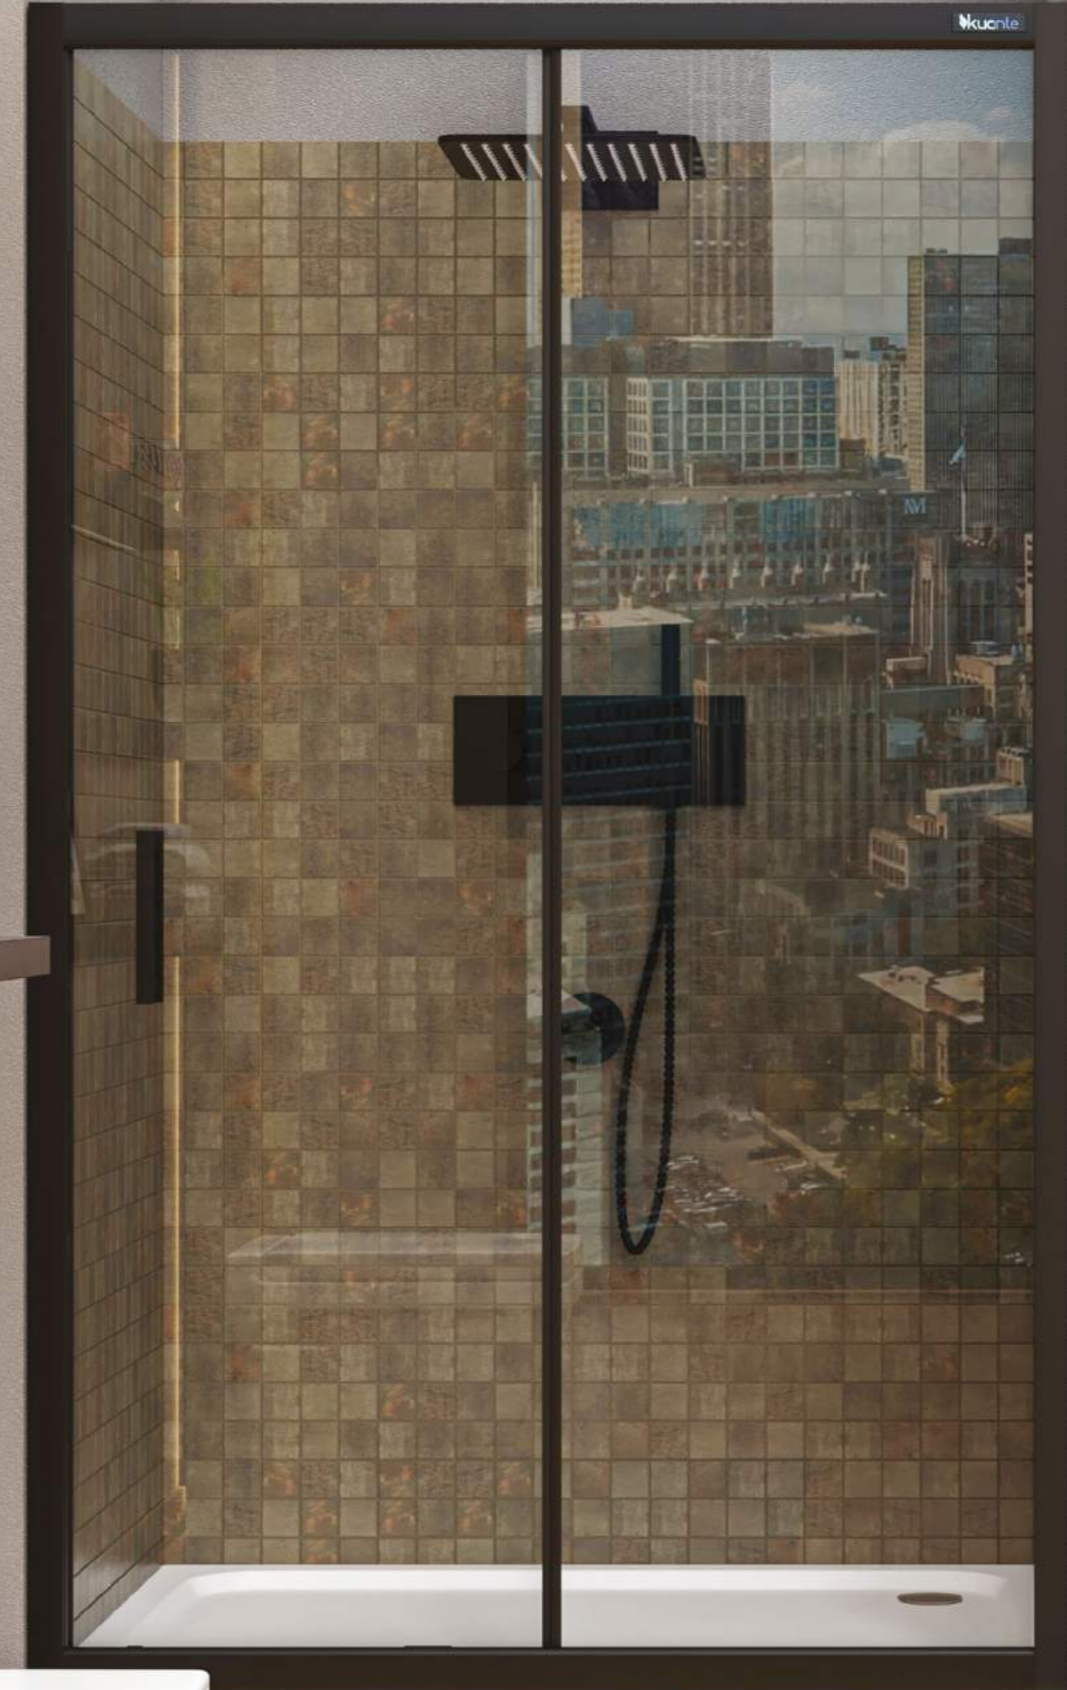

Serenity

Serenity duşakabin, ön plana çıkardığı zevki ve konforu, eşsiz bir uyum içerisinde sunuyor.

İnsanın iç dünyasından ve sanattan ilham aldığımız Serenity, her banyo ile uyum sağlamak için tasarlandı.

Serenity shower cabins offer pleasure and comfort in unique harmony. Inspired by art and human soul, Serenity is designed to suit every bathroom.

eco
DOĞA DOSTU

RENK
SEÇENEĞİ

PATENTLİ
TASARIM